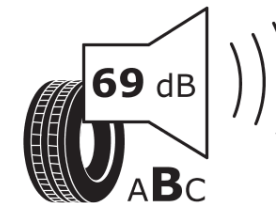

ENERG

MICHELIN

886965

225/45R17 91 W

C1