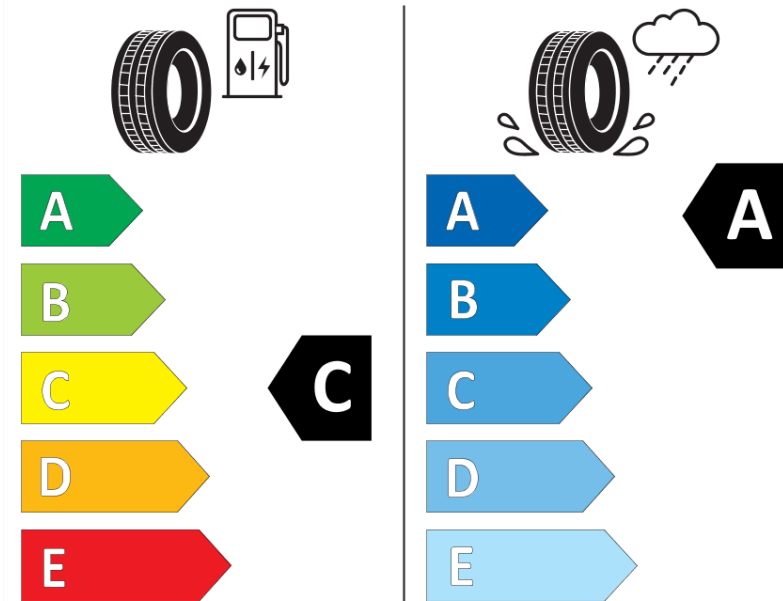

Product Information Sheet

Delegated Regulation (EU) 2020/740

Supplier name or trademark	MICHELIN
Commercial name or trade designation	PRIMACY 3
Tyre type identifier	886965
Tyre size designation	225/45R17
Load-capacity index	91
Speed category symbol	W
Fuel efficiency class	C
Wet grip class	A
External rolling noise class	B
External rolling noise value	69
Severe snow tyre	No
Ice tyre	No
Date of start of production	26/10
Date of end of production	
Load version	SL
Additional information	225/45 R17 91W TL PRIMACY 3 GRNX MI

ENERG

MICHELIN

886965

225/45R17 91 W

C1

2020/740